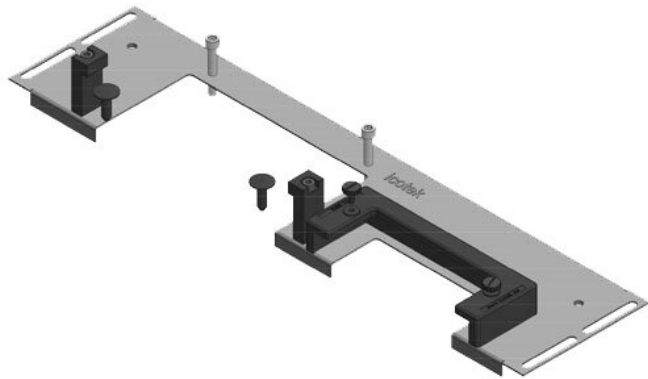

# KDR-ESR

Rittal, nVent Hoffman & Häwa / IP54

KDR-ESR is a terminal block for connecting cables to the back of a rack. It is designed for use with KEL terminals.

KEL terminals are used for connecting cables to the back of a rack. They are designed for use with KDR-ESR terminal blocks. KDR-ESR terminal blocks are designed for use with KEL terminals. They are designed for use with the BK-SNAP terminal block.

KDRS is a terminal block for connecting cables to the back of a rack. It is designed for use with KEL terminals.

IP54

HL3  
EN 45545-2

RoHS  
compliant

REACH  
compliance

Made in  
Germany

IP (EN 60529)	IP54
	ESR
	UL94-V0, 0
	-40 C° to 90 C°
	0, 0
0, 0	0, 0

0, 0, 0

- 0, 0, 0
- 0, 0, 0, 0, 0, 0, 0, 0
- 0, 0, 0, 0, 0, 0, 0, 0
- 0, 0, 0, 0, 0, 0, 0, 0
- 0, 0, 0, 0, 0, 0, 0, 0

0, 0, 0, 0

KDR-ESR-VX25-600-44500

EAN

44500  
4251269319754  
1  
488 mm  
100 mm  
43 mm  
488 mm

0, 0, 0, 0  
0, 0, 0, 0  
0, 0, 0, 0  
0, 0, 0, 0

600 mm  
452 mm  
2 x KEL-U 24 / KEL-QUICK 24  
Rittal VX25

KDR-ESR-VX25-600-44501

EAN

44501  
4251269319761  
1  
488 mm  
120 mm  
57 mm  
488 mm

□□□□ □□  
□□ □□ □□  
□□ :  
  
□□□□ □□