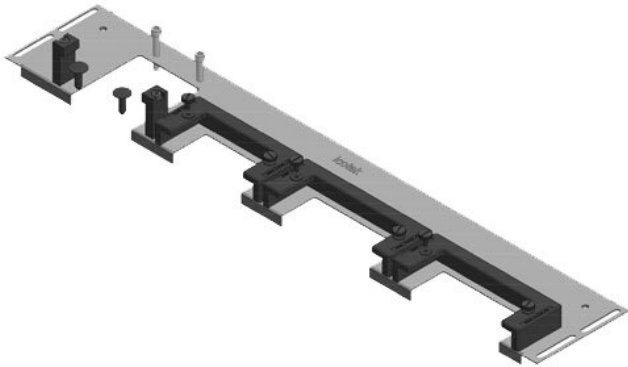

KDRS is a terminal block for connecting cables to the back of a rack. It is designed for use with KEL terminals.

IP54

HL3  
EN 45545-2

RoHS  
compliant

REACH  
compliance

Made in  
Germany

IP (EN 60529)	IP54
	ESR
	UL94-V0, 0
	-40 C° to 90 C°
	0, 0
0, 0	0, 0

600 mm  
452 mm  
2 × KEL-U 24 / KEL-  
QUICK 24  
Rittal VX25

KDR-ESR-VX25-800-44503

EAN

44503  
4251269319785  
1  
688 mm  
100 mm  
43 mm  
688 mm

□□□□ □□  
□□ □□□ □□  
□□ :  
  
□□□□□ □□

800 mm  
652 mm  
3 × KEL-U 24 / KEL-  
QUICK 24, 1 × KEL-  
U 16 / KEL-QUICK  
16  
Rittal VX25

KDR-ESR-VX25-800-44504

EAN

44504  
4251269319792  
1  
688 mm  
120 mm  
57 mm  
688 mm

□□□□ □□  
□□ □□□ □□  
□□ :  
  
□□□□□ □□

800 mm  
652 mm  
2 × KEL-U 24 / KEL-  
QUICK 24, 1 × KEL-  
U 16 / KEL-QUICK  
16, 1 × KEL-JUMBO  
1  
Rittal VX25