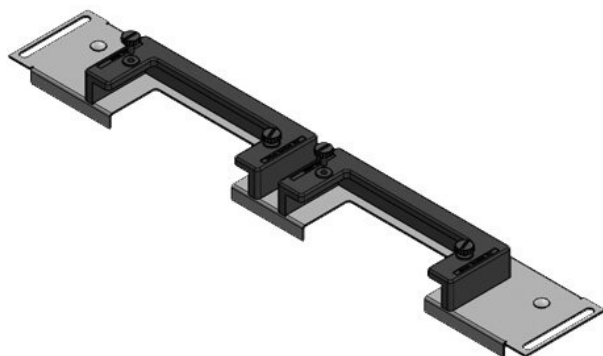

EAN

44512
4251269321108
1
488 mm
75 mm
44 mm
488 mm

□□□□ □□
□□ □□ □□
□□ :

□□□□ □□

600 mm
452 mm
2 × KEL-U 24 / KEL-
QUICK 24
Rittal VX25