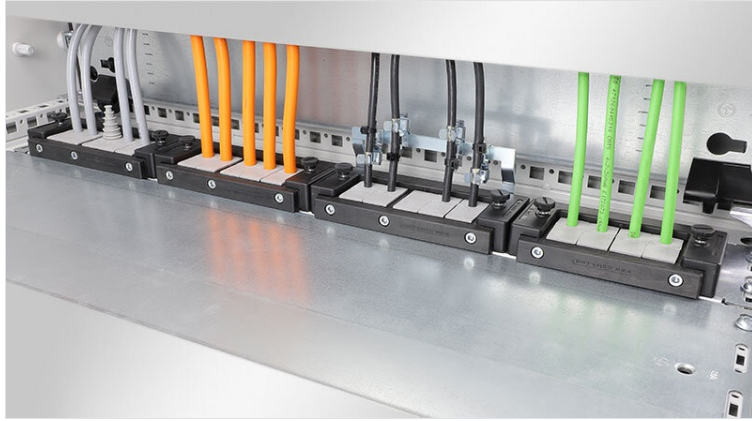

KDR-ESR

Rittal, nVent Hoffman & Häwa / IP54

KDR-ESR is a terminal block for connecting cables to the back of a rack. It is designed for use with KEL terminals.

KEL terminals are used for connecting cables to the back of a rack. They are designed for use with KDR-ESR terminal blocks. KDR-ESR terminal blocks are designed for use with KEL terminals. They are designed for use with the BK-SNAP terminal block.

IP54

HL3
EN 45545-2

RoHS
compliant

REACH
compliance

Made in
Germany

IP (EN 60529)	IP54
	ESR
	UL94-V0, 0
	-40 C° to 90 C°
	0, 0
0, 0	0, 0

0, 0, 0

- 0, 0, 0
- 0, 0, 0, 0, 0, 0, 0, 0
- 0, 0, 0, 0, 0, 0, 0, 0
- 0, 0, 0, 0, 0, 0, 0, 0
- 0, 0, 0, 0, 0, 0, 0, 0

0, 0, 0, 0

KDR-ESR-VX25-600-44500

EAN

44500
4251269319754
1
488 mm
100 mm
43 mm
488 mm

0, 0, 0, 0
0, 0, 0, 0
0, 0, 0, 0
0, 0, 0, 0

600 mm
452 mm
2 x KEL-U 24 / KEL-QUICK 24
Rittal VX25