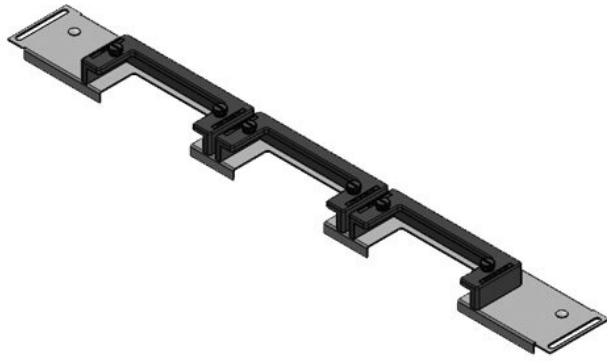

KDRS-ESR-VX25-800-44513

EAN

44513
4251269321115
1
688 mm
75 mm
43 mm
688 mm

□□□□ □□
□□ □□ □□
□□ :
□□□□ □□

800 mm
652 mm
3 × KEL-U 24 / KEL-
QUICK 24
Rittal VX25

KDR-ESR-VX25-1000-44506