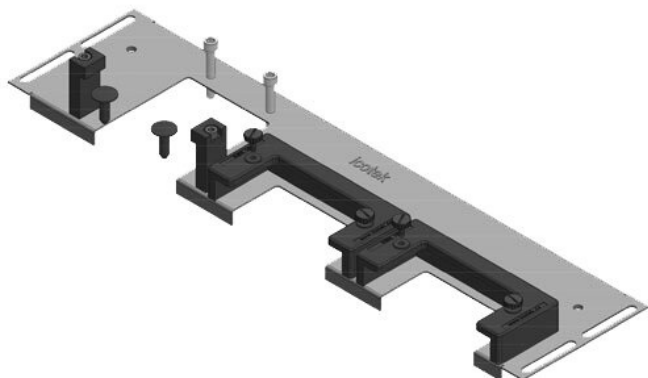

KDRS is a terminal block for connecting cables to the back of a rack. It is designed for use with KEL terminals.

IP54

HL3  
EN 45545-2

RoHS  
compliant

REACH  
compliance

Made in  
Germany

IP (EN 60529)	IP54
	ESR
	UL94-V0, 0
	-40 C° to 90 C°
	0, 0
0, 0	0, 0

0, 0, 0

- 0, 0, 0
- 0, 0, 0, 0, 0, 0, 0, 0
- 0, 0, 0, 0, 0, 0, 0, 0
- 0, 0, 0, 0, 0, 0, 0, 0
- 0, 0, 0, 0, 0, 0, 0, 0

0, 0, 0, 0

KDR-ESR-VX25-600-44500

EAN

44500  
4251269319754  
1  
488 mm  
100 mm  
43 mm  
488 mm

0, 0, 0, 0  
0, 0, 0, 0  
0, 0, 0, 0  
0, 0, 0, 0

600 mm  
452 mm  
2 x KEL-U 24 / KEL-QUICK 24  
Rittal VX25

KDR-ESR-VX25-600-44501

EAN

44501  
4251269319761  
1  
488 mm  
120 mm  
57 mm  
488 mm

□□□□ □□  
□□ □□ □□  
□□ :  
  
□□□□ □□

600 mm  
452 mm  
1 × KEL-U 24 / KEL-  
QUICK 24, 1 × KEL-  
JUMBO 2  
Rittal VX25

KDR-ESR-VX25-600-44502

EAN

44502  
4251269319778  
1  
488 mm  
120 mm  
57 mm  
488 mm

□□□□ □□  
□□ □□ □□  
□□ :  
  
□□□□ □□